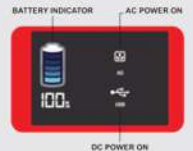

LED display indicator will show real-time current battery level as well as if the AC/DC is ON/OFF